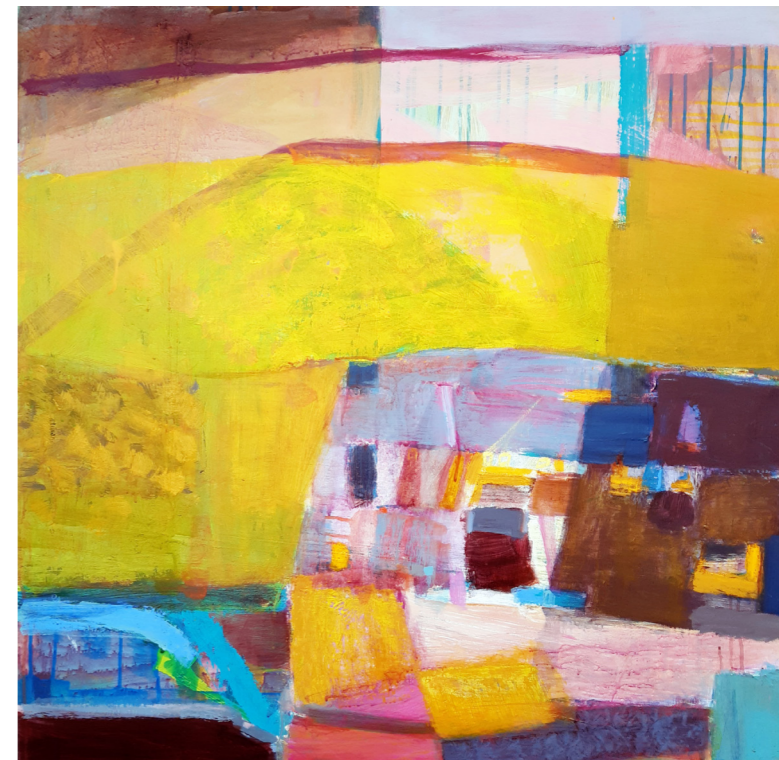

**Liz Hough**

*I don't start with a colour order  
but I find colours as I go.*

-Helen Frankenthaler

Front:  
**Sea Swimming I**  
oil & mixed media on board  
27 ½ x 39 ½ in / 70 x 100 cm

## **Liz Hough** **Travels with Colour**

7th - 27th May 2022

Oliver Contemporary  
17 Bellevue Road  
London SW17 7EG  
020 8767 8822  
[www.oliverart.co.uk](http://www.oliverart.co.uk)

**The Don I**  
oil & mixed media on board  
23 ½ x 23 ½ in / 60 x 60 cm

**Colours of a Landscape**  
oil & mixed media on board  
35 ½ x 35 ½ in / 90 x 90 cm

**Travelling on I, II & III**  
oil & mixed media on board  
4 x 4 in / 10 x 10 cm

**From the Sea**  
oil & mixed media on board  
30 x 30 in / 76 x 76 cm