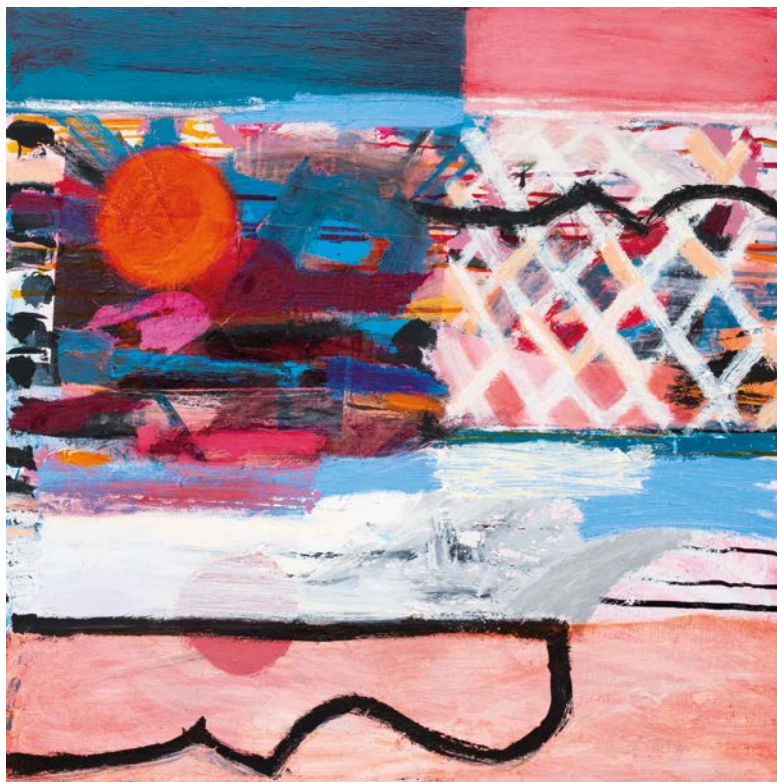

Liz Hough

*My paintings offer a vivid exploration
of seasonal moments, drawing the viewer into
intimate narratives of place and memory*

-Liz Hough 2024

Front:
Daybreak (detail)
mixed media on board
76 x 76 cm

On the Inside
mixed media on board
76 x 76 cm

Dancing Shadows
mixed media on board
20 x 30 cm

Midwinter
mixed media on board
100 x 100 cm

Hill Gazing
mixed media on board
25 x 25 cm

Good Communication
mixed media on board
59 x 84 cm

Owl Night
mixed media on board
25 x 25 cm

Night Terrace
mixed media on board
76 x 76 cm

The Joy of the Sun
mixed media on board
20 x 20 cm

Heat Haze
mixed media on board
25 x 25 cm

Moon Gazing
mixed media on board
25 x 25 cm

Red Sky at Night
mixed media on board
25 x 25 cm

*My work captures the elusive feeling of a 'perfect day'
- whether through the depiction of ideal weather,
a serene mood, or the distinct atmosphere of a place*