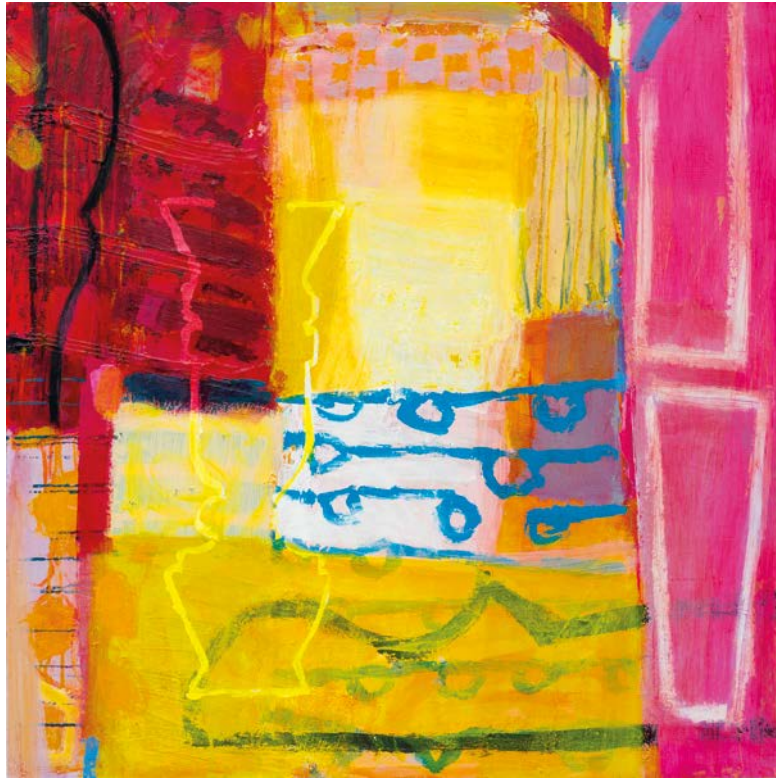

Liz Hough

*My paintings offer a vivid exploration
of seasonal moments, drawing the viewer into
intimate narratives of place and memory*

-Liz Hough 2024

Front:
Daybreak (detail)
mixed media on board
76 x 76 cm

Summer in the Fields
mixed media on board
20 x 20 cm

Eventide
mixed media on board
76 x 76 cm

Where will the Sun Rise?
mixed media on board
15 x 20 cm

Clear Skies
mixed media on board
30 x 81 cm

End of a Perfect Day
mixed media on board
25 x 25 cm